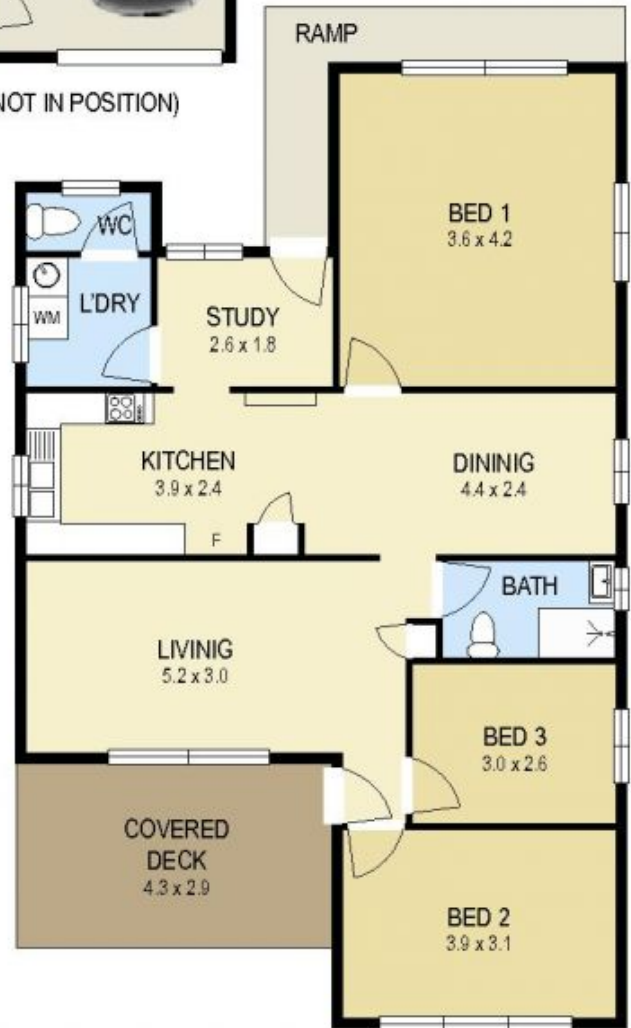

Land Size : 734 sqm

View : <https://www.youragency.net.au/lease/nsw/newcastle-region/elmore-vale/residential/house/6789956>

- 3 bedroom home
- Timber flooring in common areas
- Ceiling fans
- Air conditioning
- 2nd toilet
- One off street parking area available
- Small pets considered

Chris Rousos
02 4023 8440

SITE PLAN

(NOT IN POSITION)

FLOOR PLAN

Scale in metres. Indicative only. Dimensions are approximate. All information contained herein is gathered from sources we believe to be reliable. However we cannot guarantee its accuracy and interested persons should rely on their own enquiries