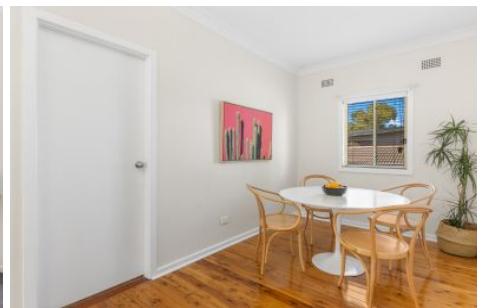

Your Agency

67 Jubilee Road Elmore Vale NSW

3 1 1

This neat & tidy 3 bedroom home for lease is located in a central position close to Elmore Vale Shopping Centre, Bus routes, John Hunter Hospital plus the Newcastle Link Road.