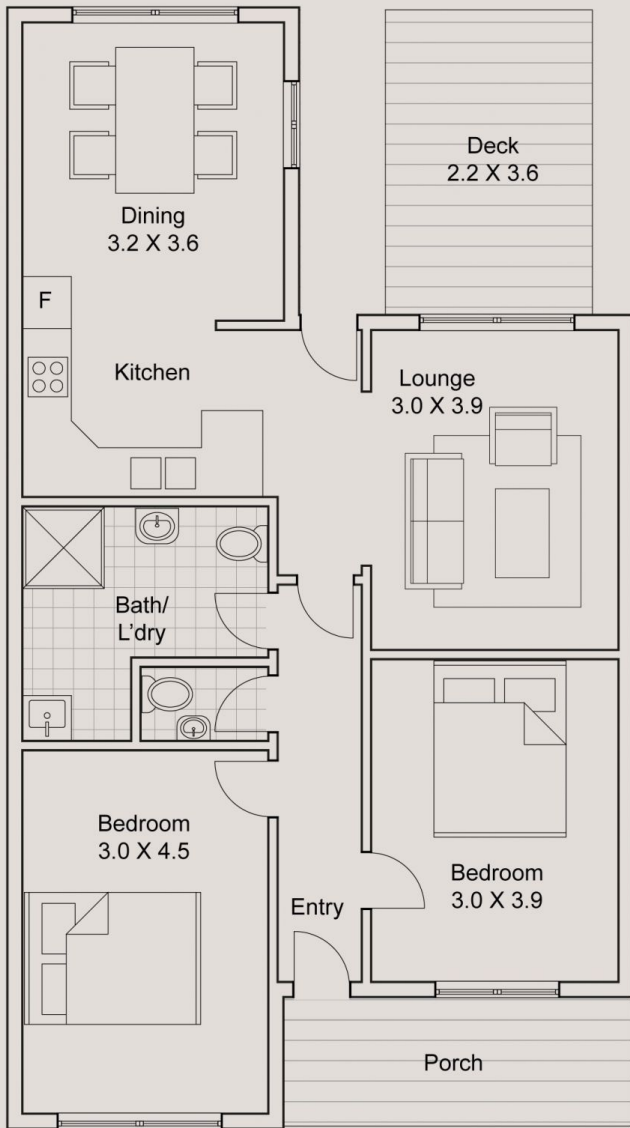

(Not In Position)

Your Agency